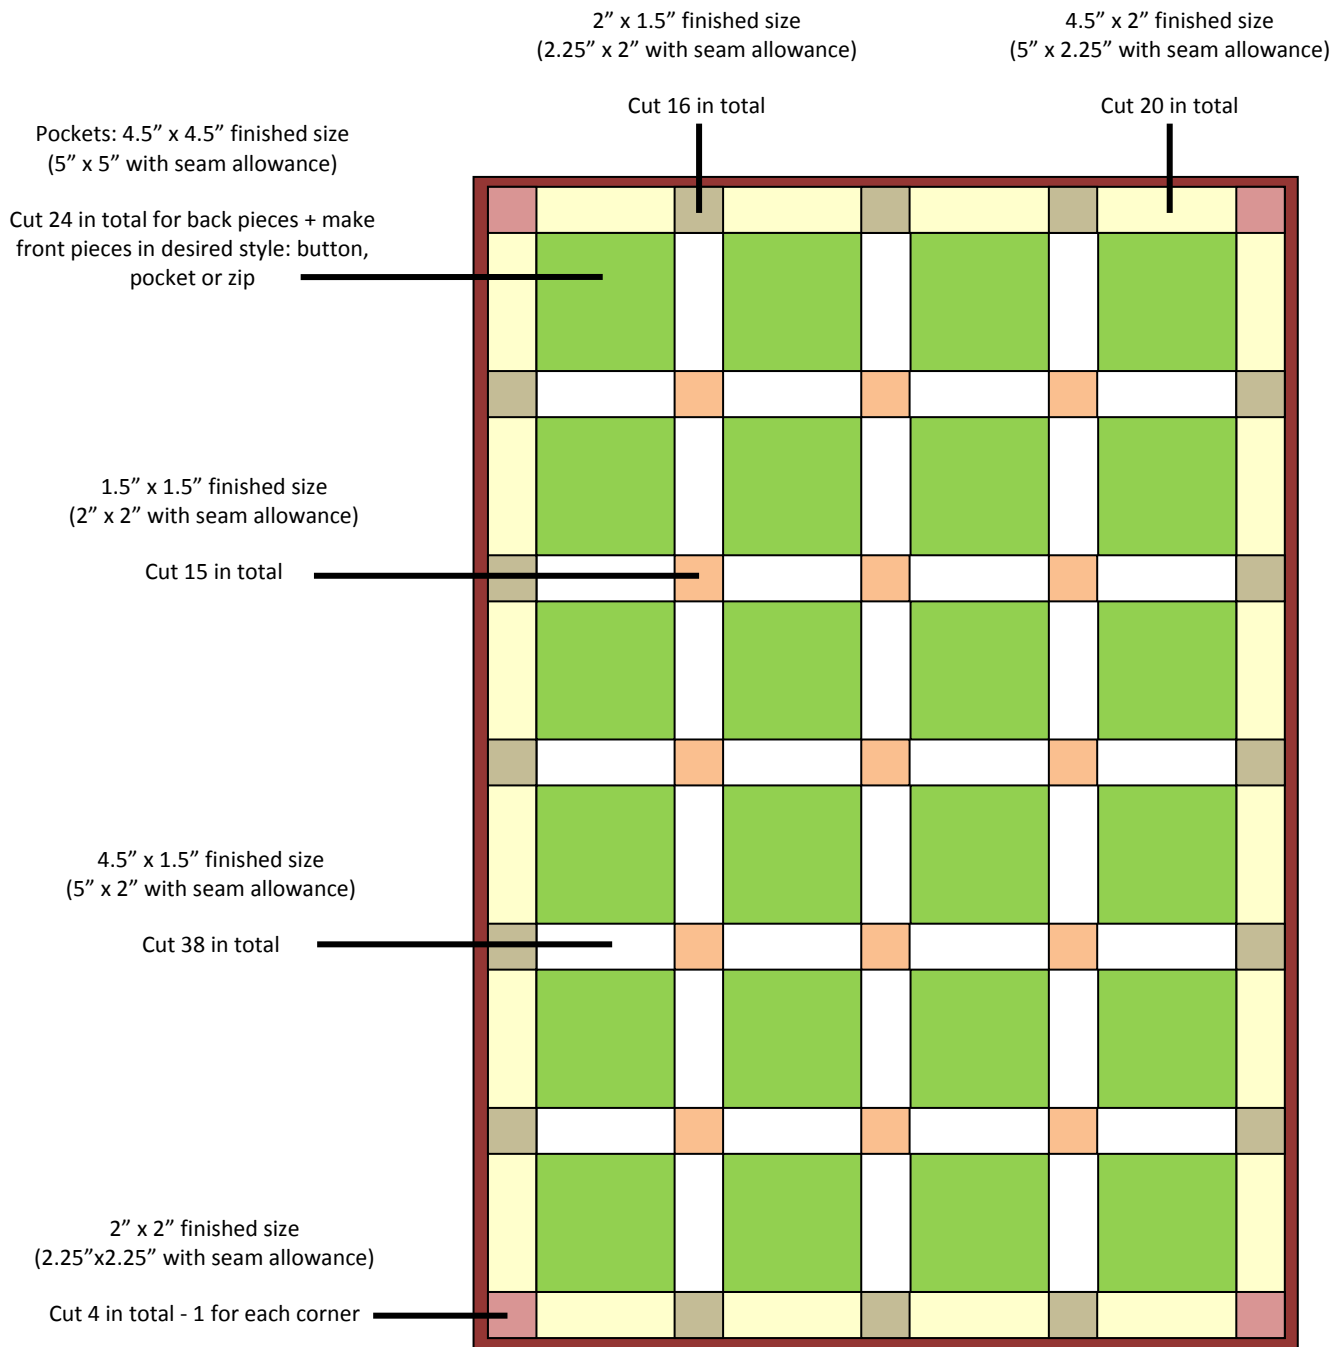

BUBBLES BEFORE BATH TIME ADVENT CALANDER

Seam Allowance ¼ inch

<http://bubblesbeforebathtime.wordpress.com/>

POCKET STYLES:

This line should measure 5 1/4 inches

CHRISTMAS ADVENT CALENDER

Template for

button pocket flap

Cut 2 per button pocket

1/4 inch seam allowance

<http://bubblesbeforebathtime.wordpress.com/>